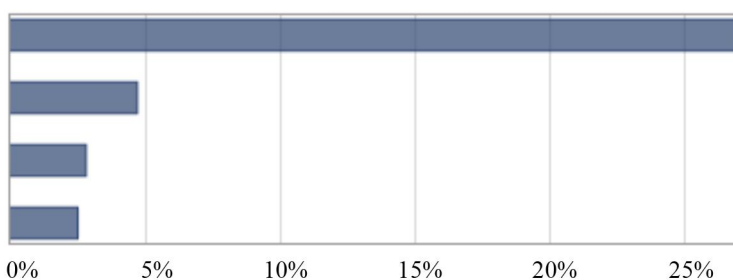

Top Items / URLs

<http://www.jrhe[...]dez.org/fehler/>

<http://www.jrhernandez.org/>

<http://www.jrhe[...]org/ausgabe.htm>

<http://www.jrhe[...]ez.org/menu.htm>

[Die Top Items/URLs sehen](#)

Top Referer-URLs

Unbekannt

<http://www.goog[...]219&tx=26&ty=56>

<http://www.goog[...]109&tx=77&ty=58>

<http://www.goog[...],r:41,s:0,i:211>

<http://www.goog[...]29,r:1,s:0,i:85>

<http://www.goog[...]e+5&v=133247963>

[Die Top Referrer-URLs sehen](#)