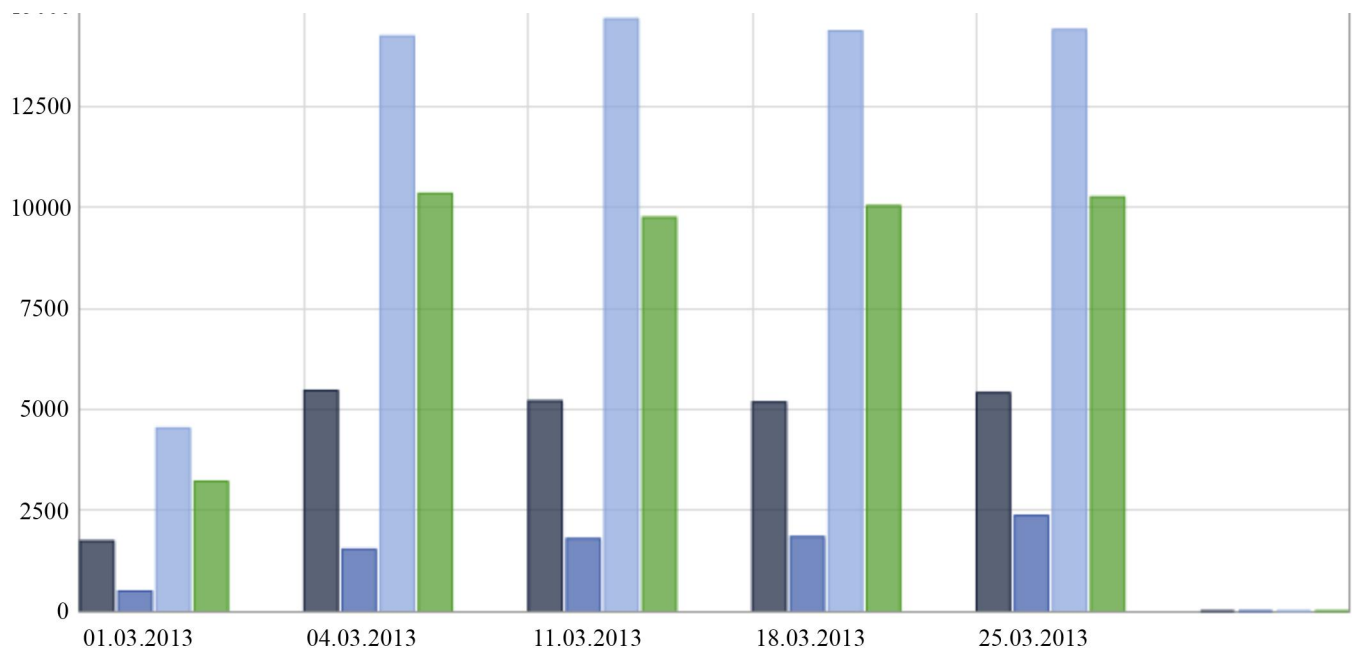

März	Pageviews	Sessions	Hits	Files
31.	616 2.0%	330 4.0%	1.385 2.0%	965 2.0%
30.	1.040 4.0%	554 6.0%	3.163 5.0%	2.299 5.0%
29.	738 3.0%	273 3.0%	1.785 2.0%	1.184 2.0%
28.	886 3.0%	321 4.0%	2.164 3.0%	1.534 3.0%
27.	681 3.0%	295 3.0%	1.827 2.0%	1.312 3.0%
26.	795 3.0%	282 3.0%	2.287 3.0%	1.694 3.0%
25.	650 2.0%	310 3.0%	1.789 2.0%	1.268 2.0%
24.	409 1.0%	141 1.0%	1.054 1.0%	665 1.0%
23.	463 2.0%	217 2.0%	1.328 2.0%	997 2.0%
22.	684 3.0%	246 3.0%	1.797 2.0%	1.174 2.0%
21.	827 3.0%	247 3.0%	2.090 3.0%	1.282 2.0%
20.	875 3.0%	331 4.0%	1.968 3.0%	1.370 3.0%
19.	830 3.0%	343 4.0%	2.183 3.0%	1.468 3.0%
18.	1.086 4.0%	317 3.0%	3.945 6.0%	3.080 7.0%
17.	524 2.0%	188 2.0%	1.476 2.0%	910 2.0%
16.	714 3.0%	226 2.0%	1.715 2.0%	1.171 2.0%
15.	839 3.0%	248 3.0%	2.479 4.0%	1.726 4.0%
14.	871 3.0%	371 4.0%	2.264 3.0%	1.590 3.0%
13.	602 2.0%	215 2.0%	1.788 2.0%	1.354 3.0%
12.	752 3.0%	222 2.0%	2.219 3.0%	1.515 3.0%
11.	901 3.0%	325 4.0%	2.725 4.0%	1.484 3.0%
10.	555 2.0%	184 2.0%	1.355 2.0%	975 2.0%
9.	940 4.0%	356 4.0%	2.876 4.0%	2.141 4.0%
8.	731 3.0%	205 2.0%	1.896 3.0%	1.371 3.0%
7.	620 2.0%	196 2.0%	1.553 2.0%	1.021 2.0%
6.	1.018 4.0%	152 1.0%	2.688 4.0%	2.102 4.0%
5.	788 3.0%	258 3.0%	2.049 3.0%	1.480 3.0%
4.	808 3.0%	179 2.0%	1.823 2.0%	1.254 2.0%
3.	740 3.0%	201 2.0%	1.811 2.0%	1.257 2.0%
2.	442 1.0%	147 1.0%	1.200 1.0%	870 2.0%
1.	554 2.0%	147 1.0%	1.521 2.0%	1.083 2.0%
Gesamt	22.979	8.027	62.203	43.596
Durchschnitt	~741	~258	~2.006	~1.406